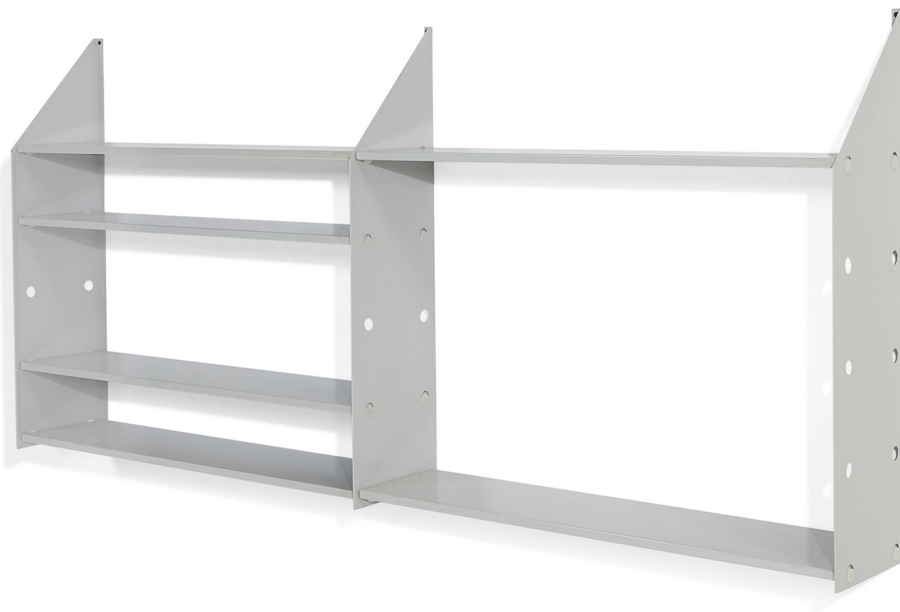

MODERN DESIGN + POST WAR & CONTEMPORARY ART

Auction

18 May 2022

10:00 am ct

Toomey & Co.

1440 West Hubbard Street

Chicago IL

t 312 563 0020

f 312 563 0040

toomeyco.com

bid@toomeyco.com

282

ENZO MARI

Dima modular wall shelving

Enzo Mari (1932-2020) for Simon International Dima modular wall shelving Italy, circa 1970s enameled steel, plastic unmarked each section: 36 1/2w x 9 1/4d x 33 1/2h; overall: 73w

Estimate: $2,000–3,000

Result: $1,250